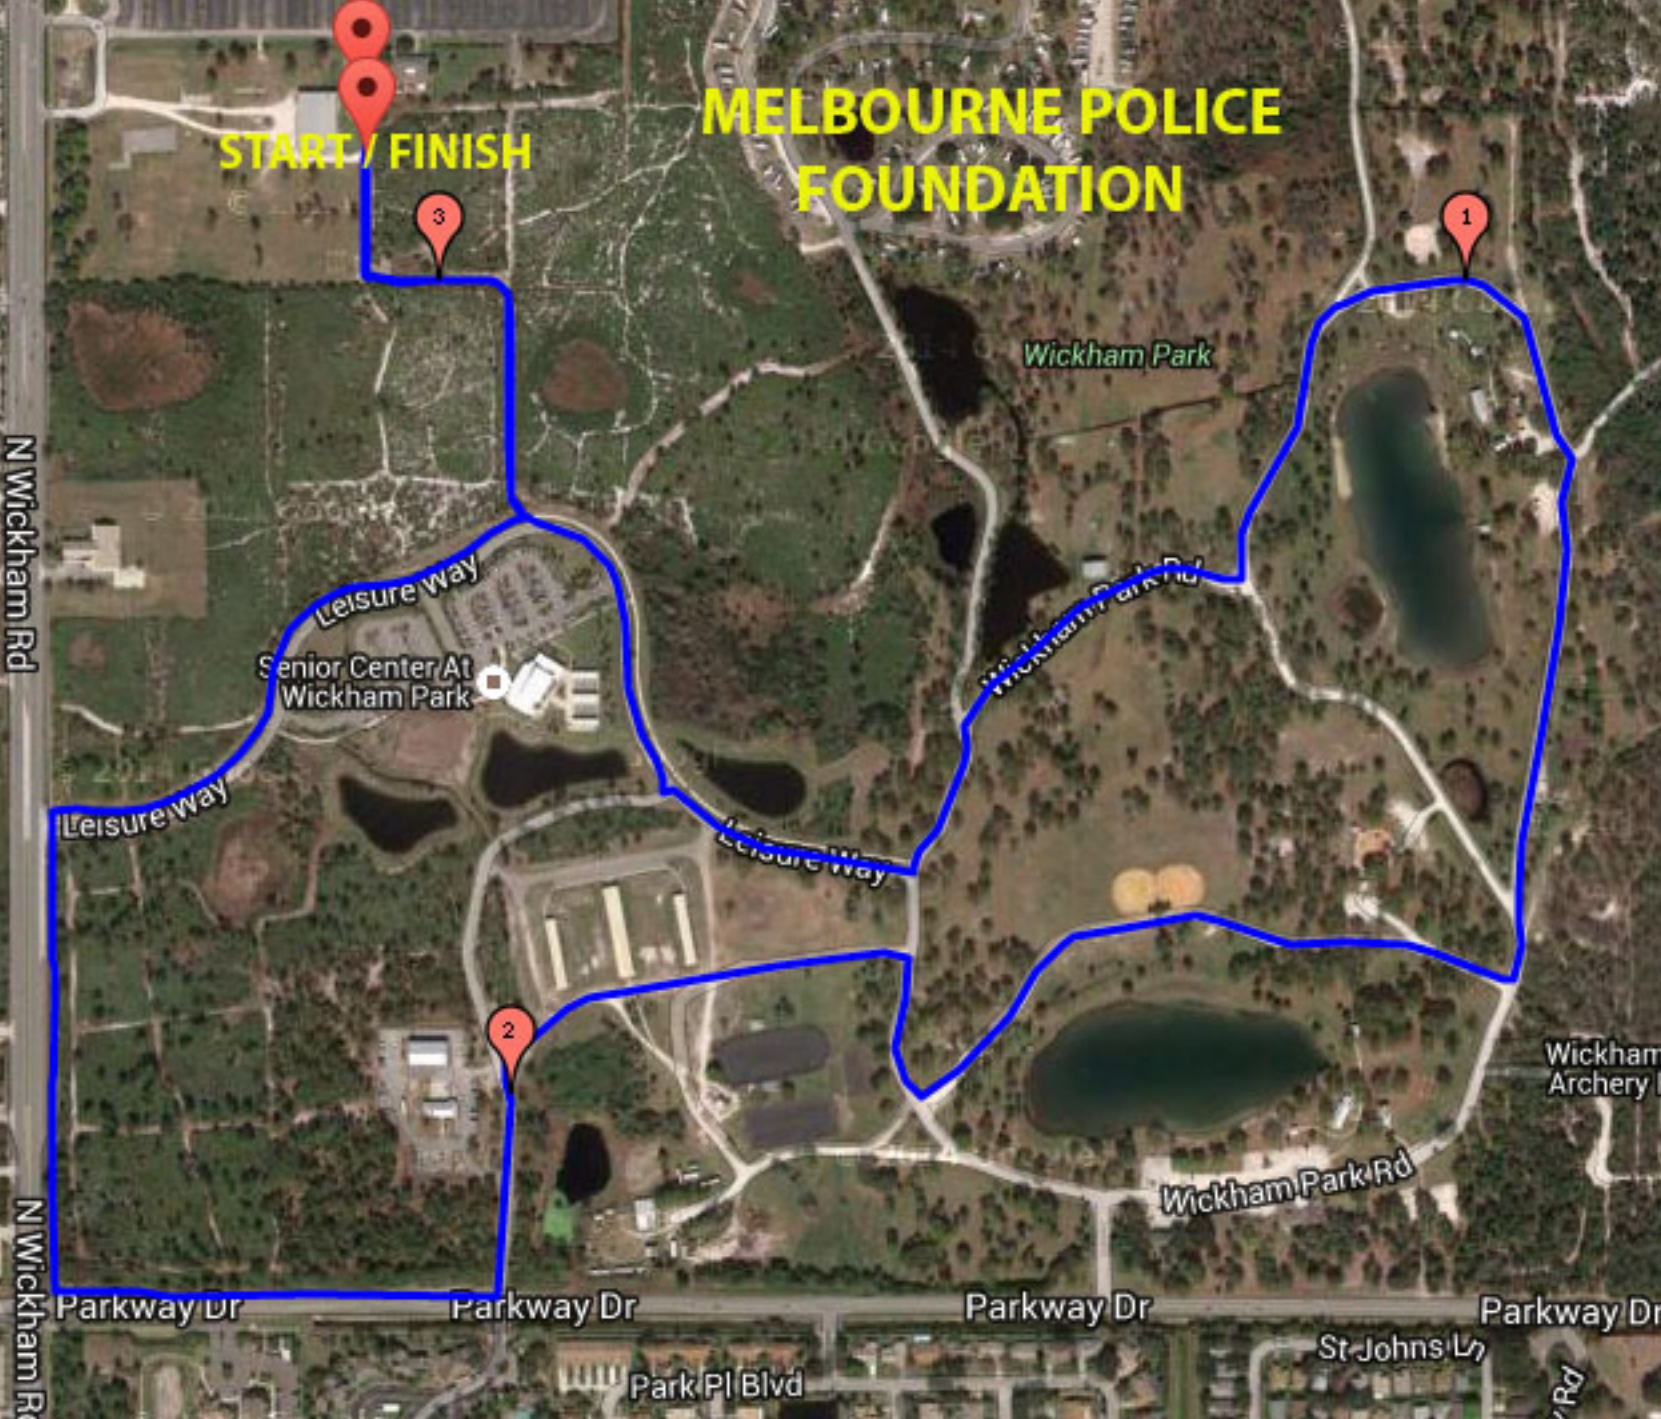

# MELBOURNE POLICE FOUNDATION

START / FINISH

N Wickham Rd

N Wickham Rd

Senior Center At Wickham Park

Wickham Park

Wickham Park Archery Range

Wickham Park Rd

Parkway Dr

Parkway Dr

Parkway Dr

Parkway Dr

Park Pl Blvd

St Johns Ln