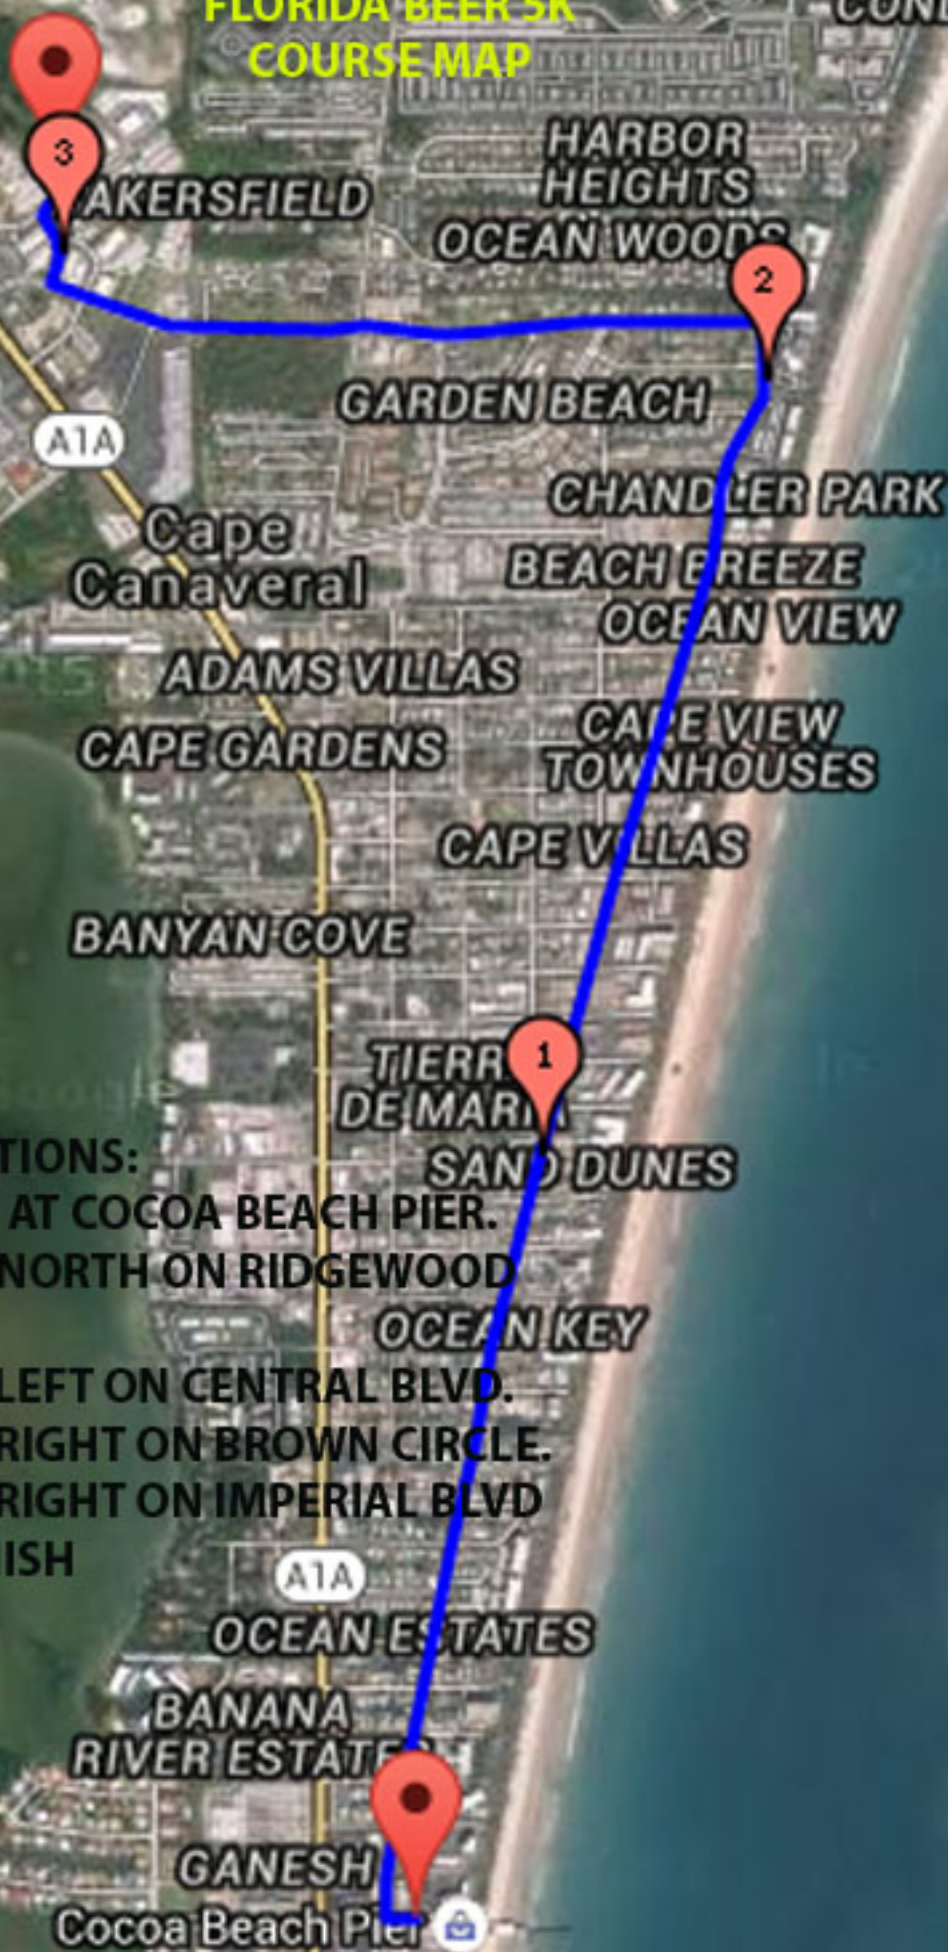

# FLORIDA BEER 5K COURSE MAP

## DIRECTIONS:

START AT COCOA BEACH PIER.  
HEAD NORTH ON RIDGEWOOD  
AVE.  
TURN LEFT ON CENTRAL BLVD.  
TURN RIGHT ON BROWN CIRCLE.  
TURN RIGHT ON IMPERIAL BLVD  
TO FINISH