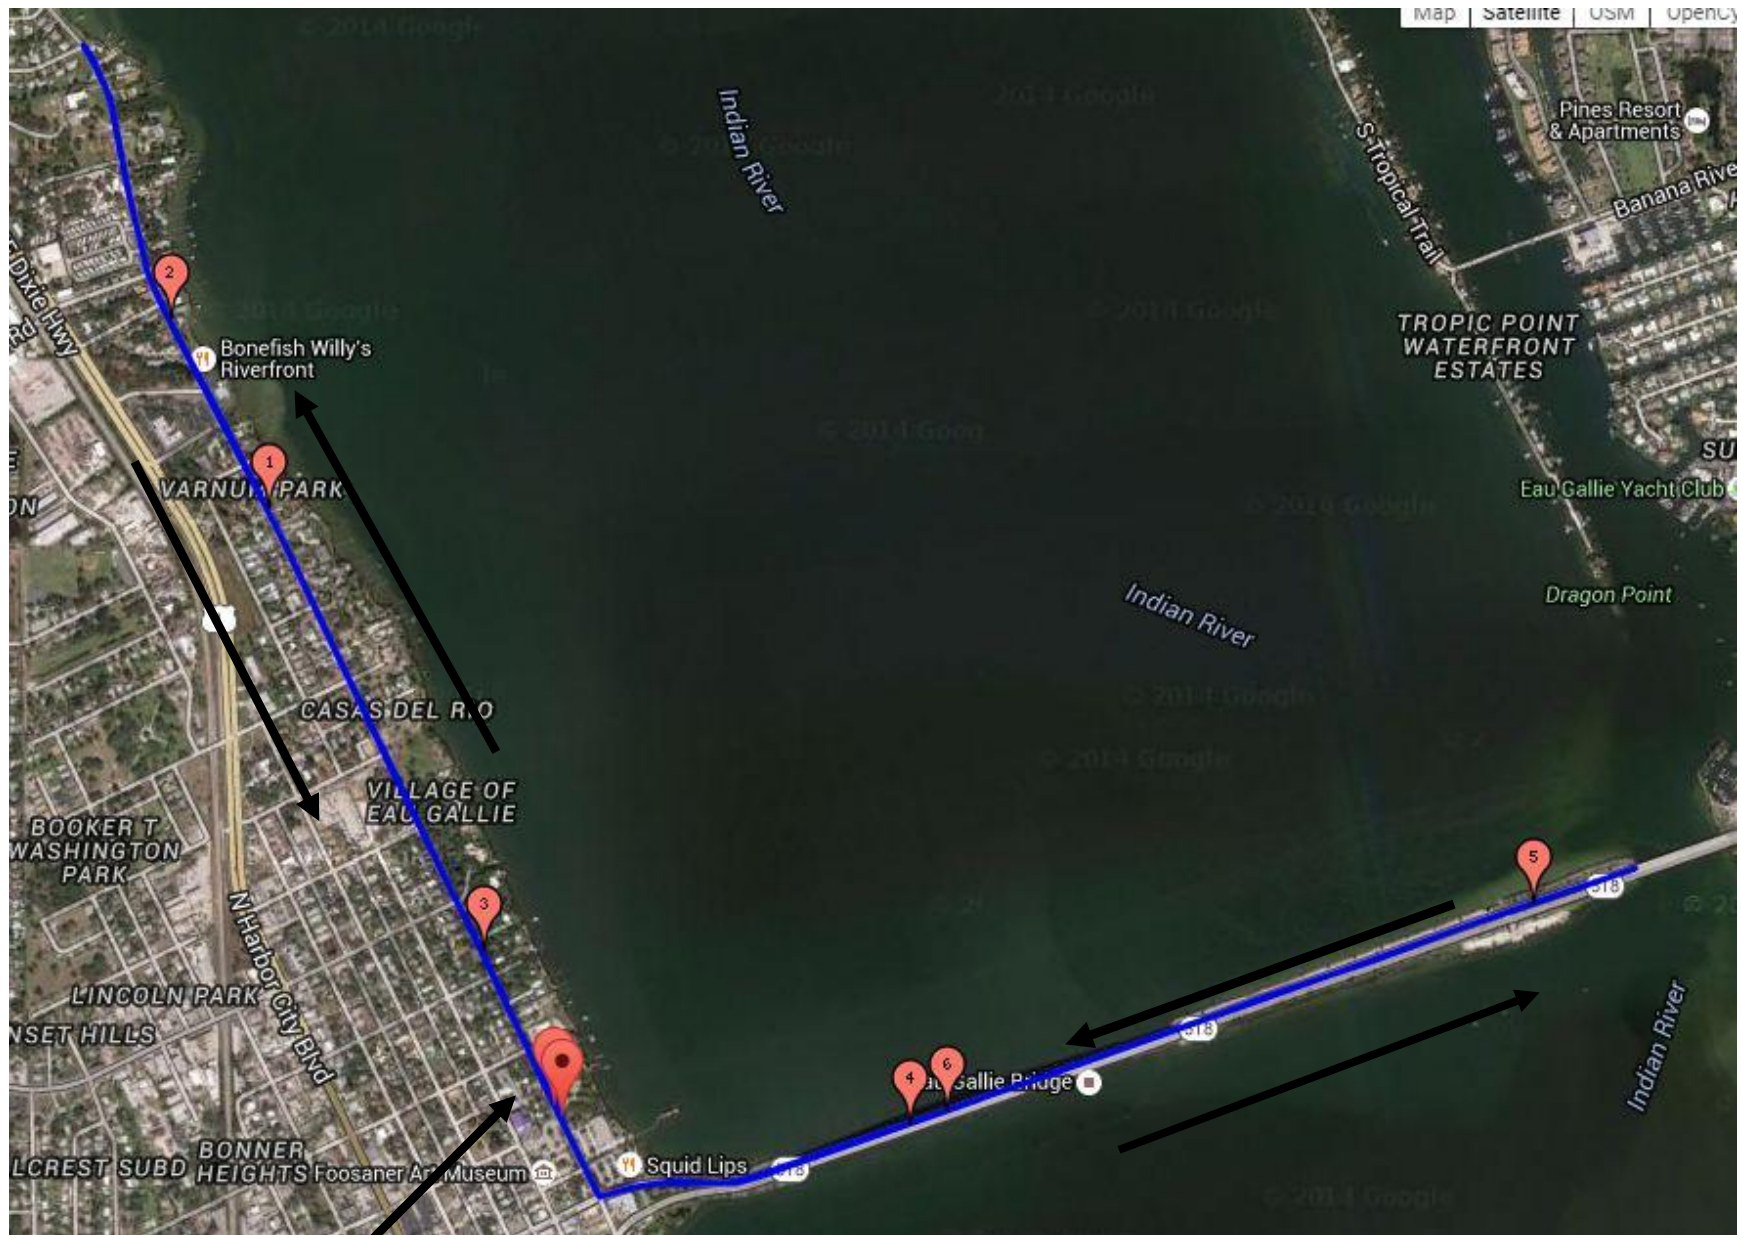

Eye of the Dragon 10K

START/FINISH