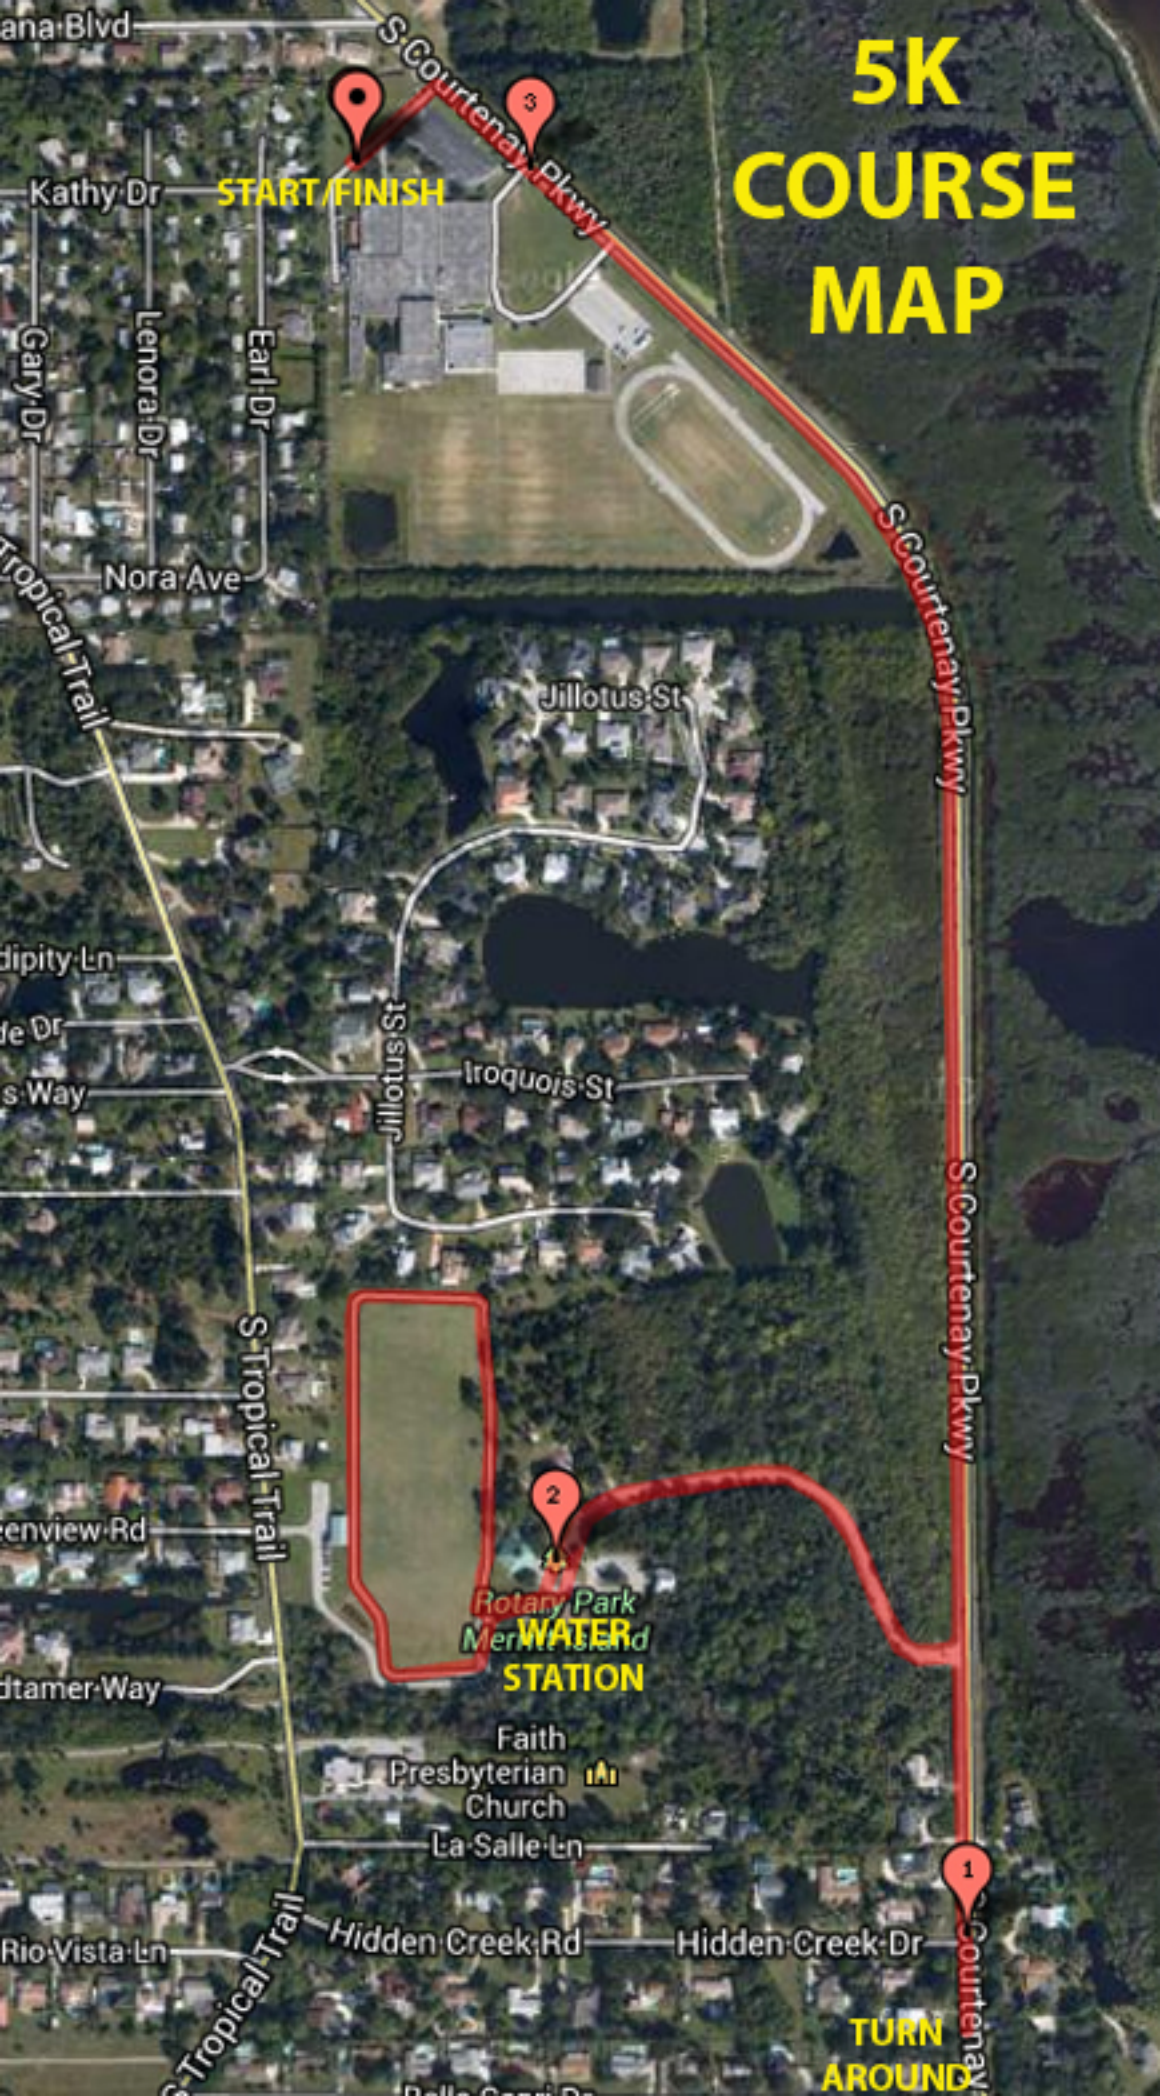

5K COURSE MAP

START FINISH

**Rotary Park
Meridian
WATER
STATION**

**TURN
AROUND**

1

3

2

1