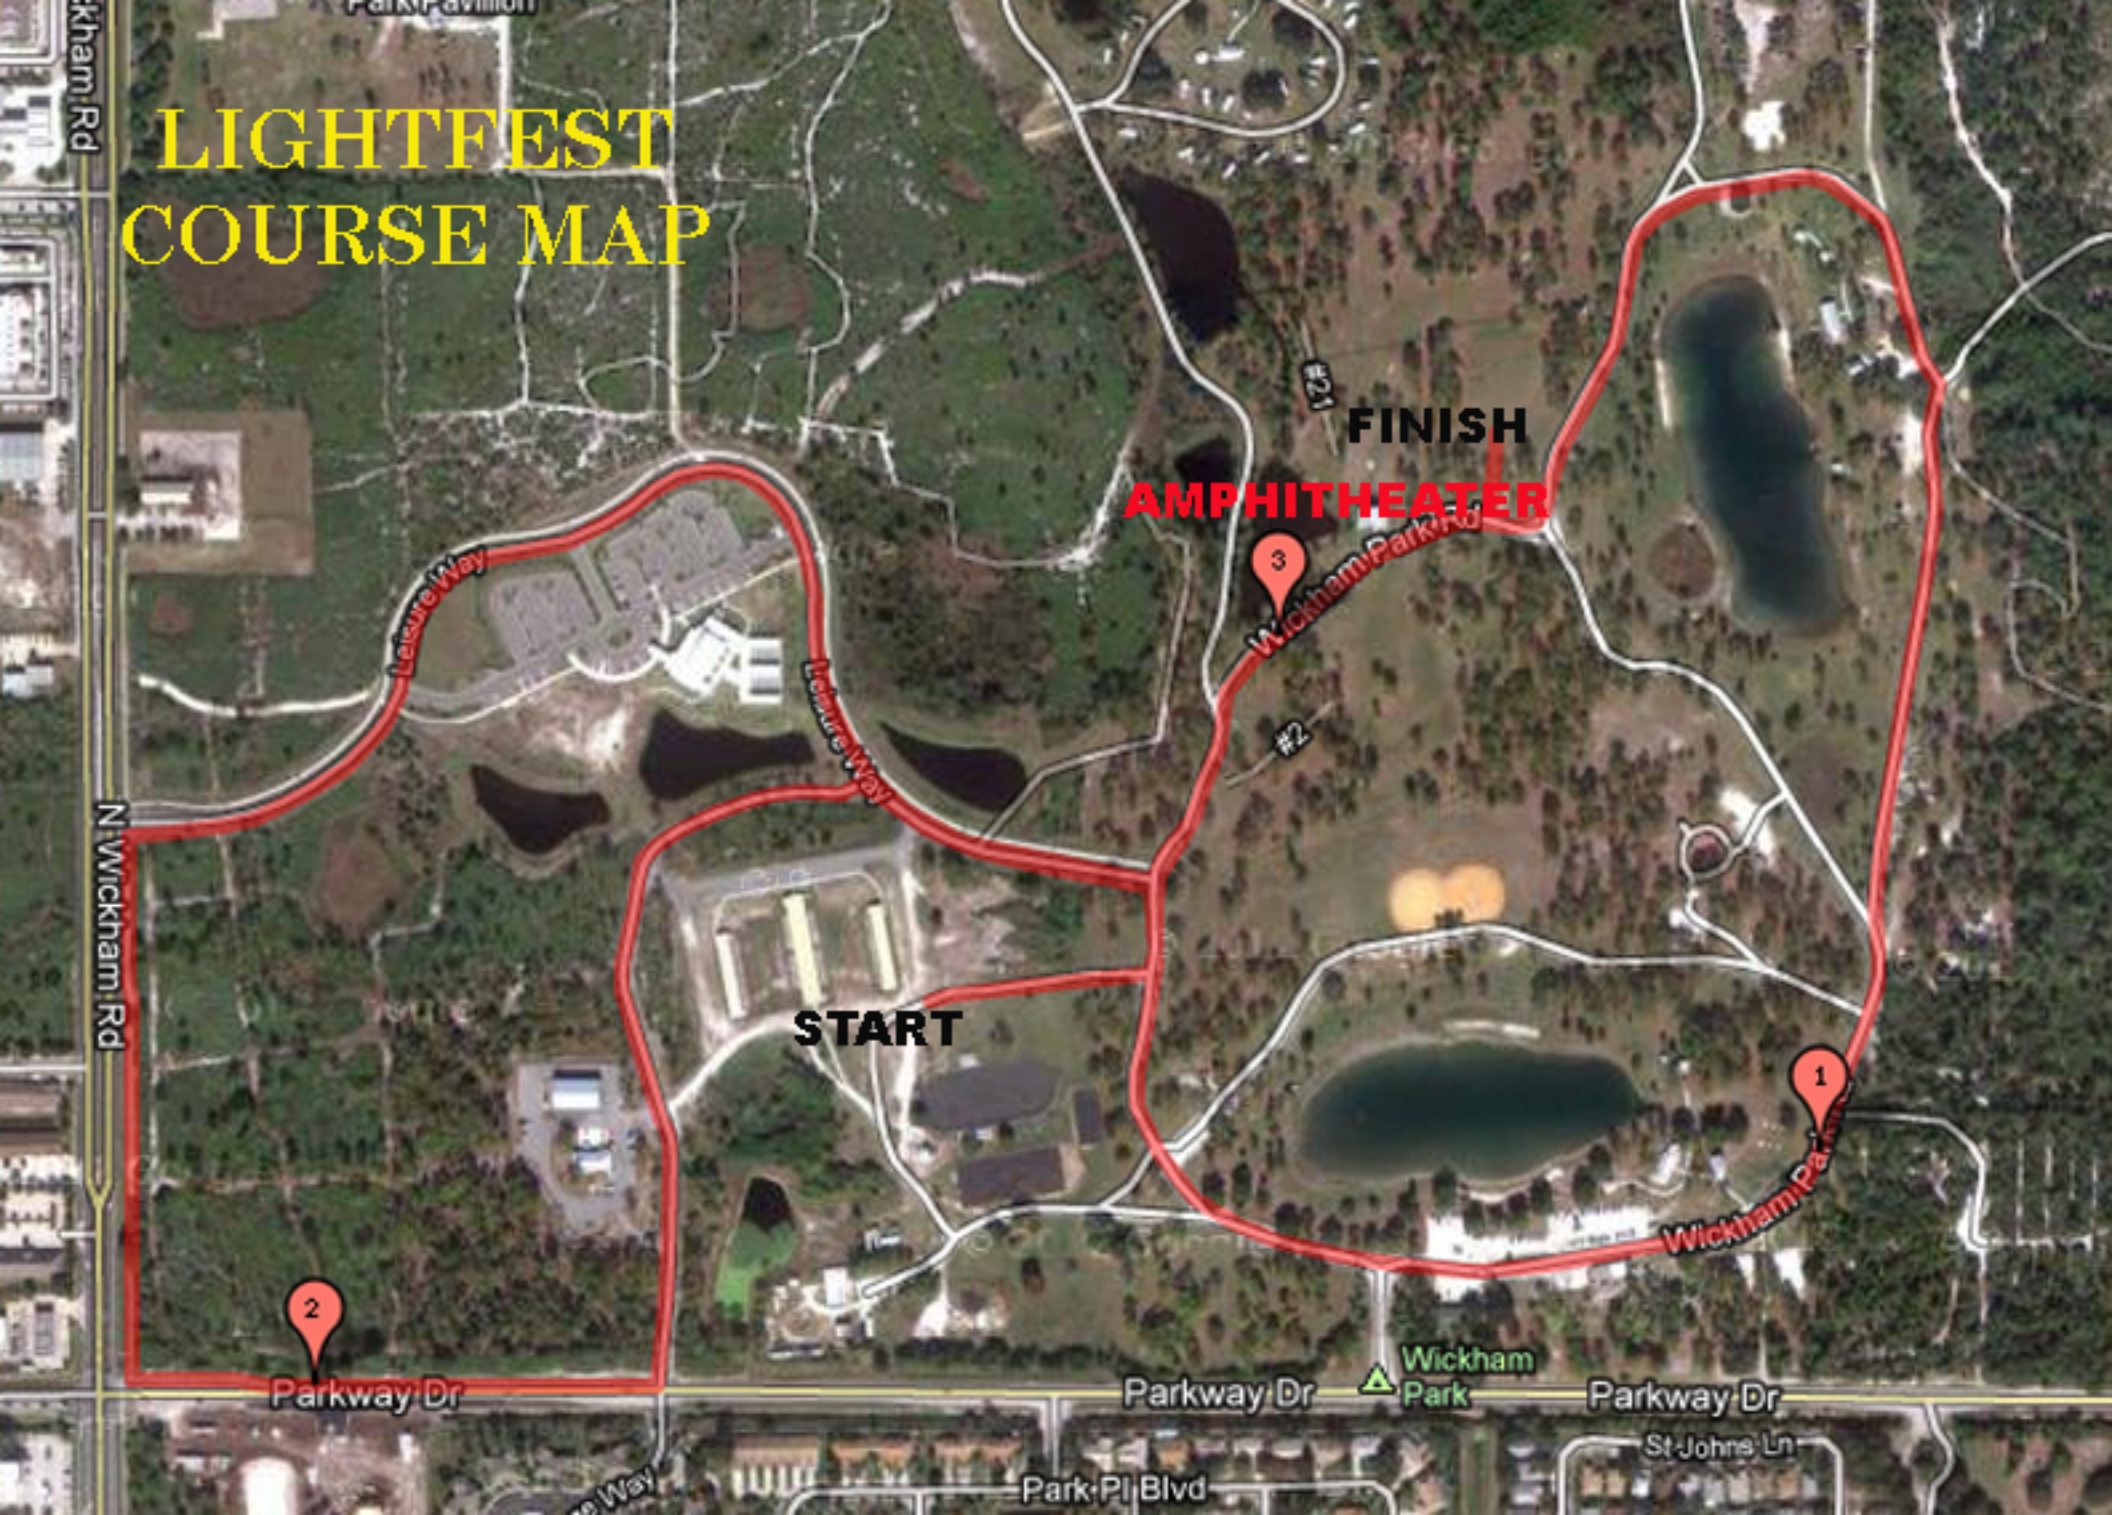

LIGHTFEST COURSE MAP

FINISH

AMPHITHEATER

START

Leisure Way

Leisure Way

Wickham Park Rd

Wickham Park Rd

Parkway Dr

Parkway Dr

Parkway Dr

Park Pl Blvd

St Johns Ln

Wickham Park

2

3