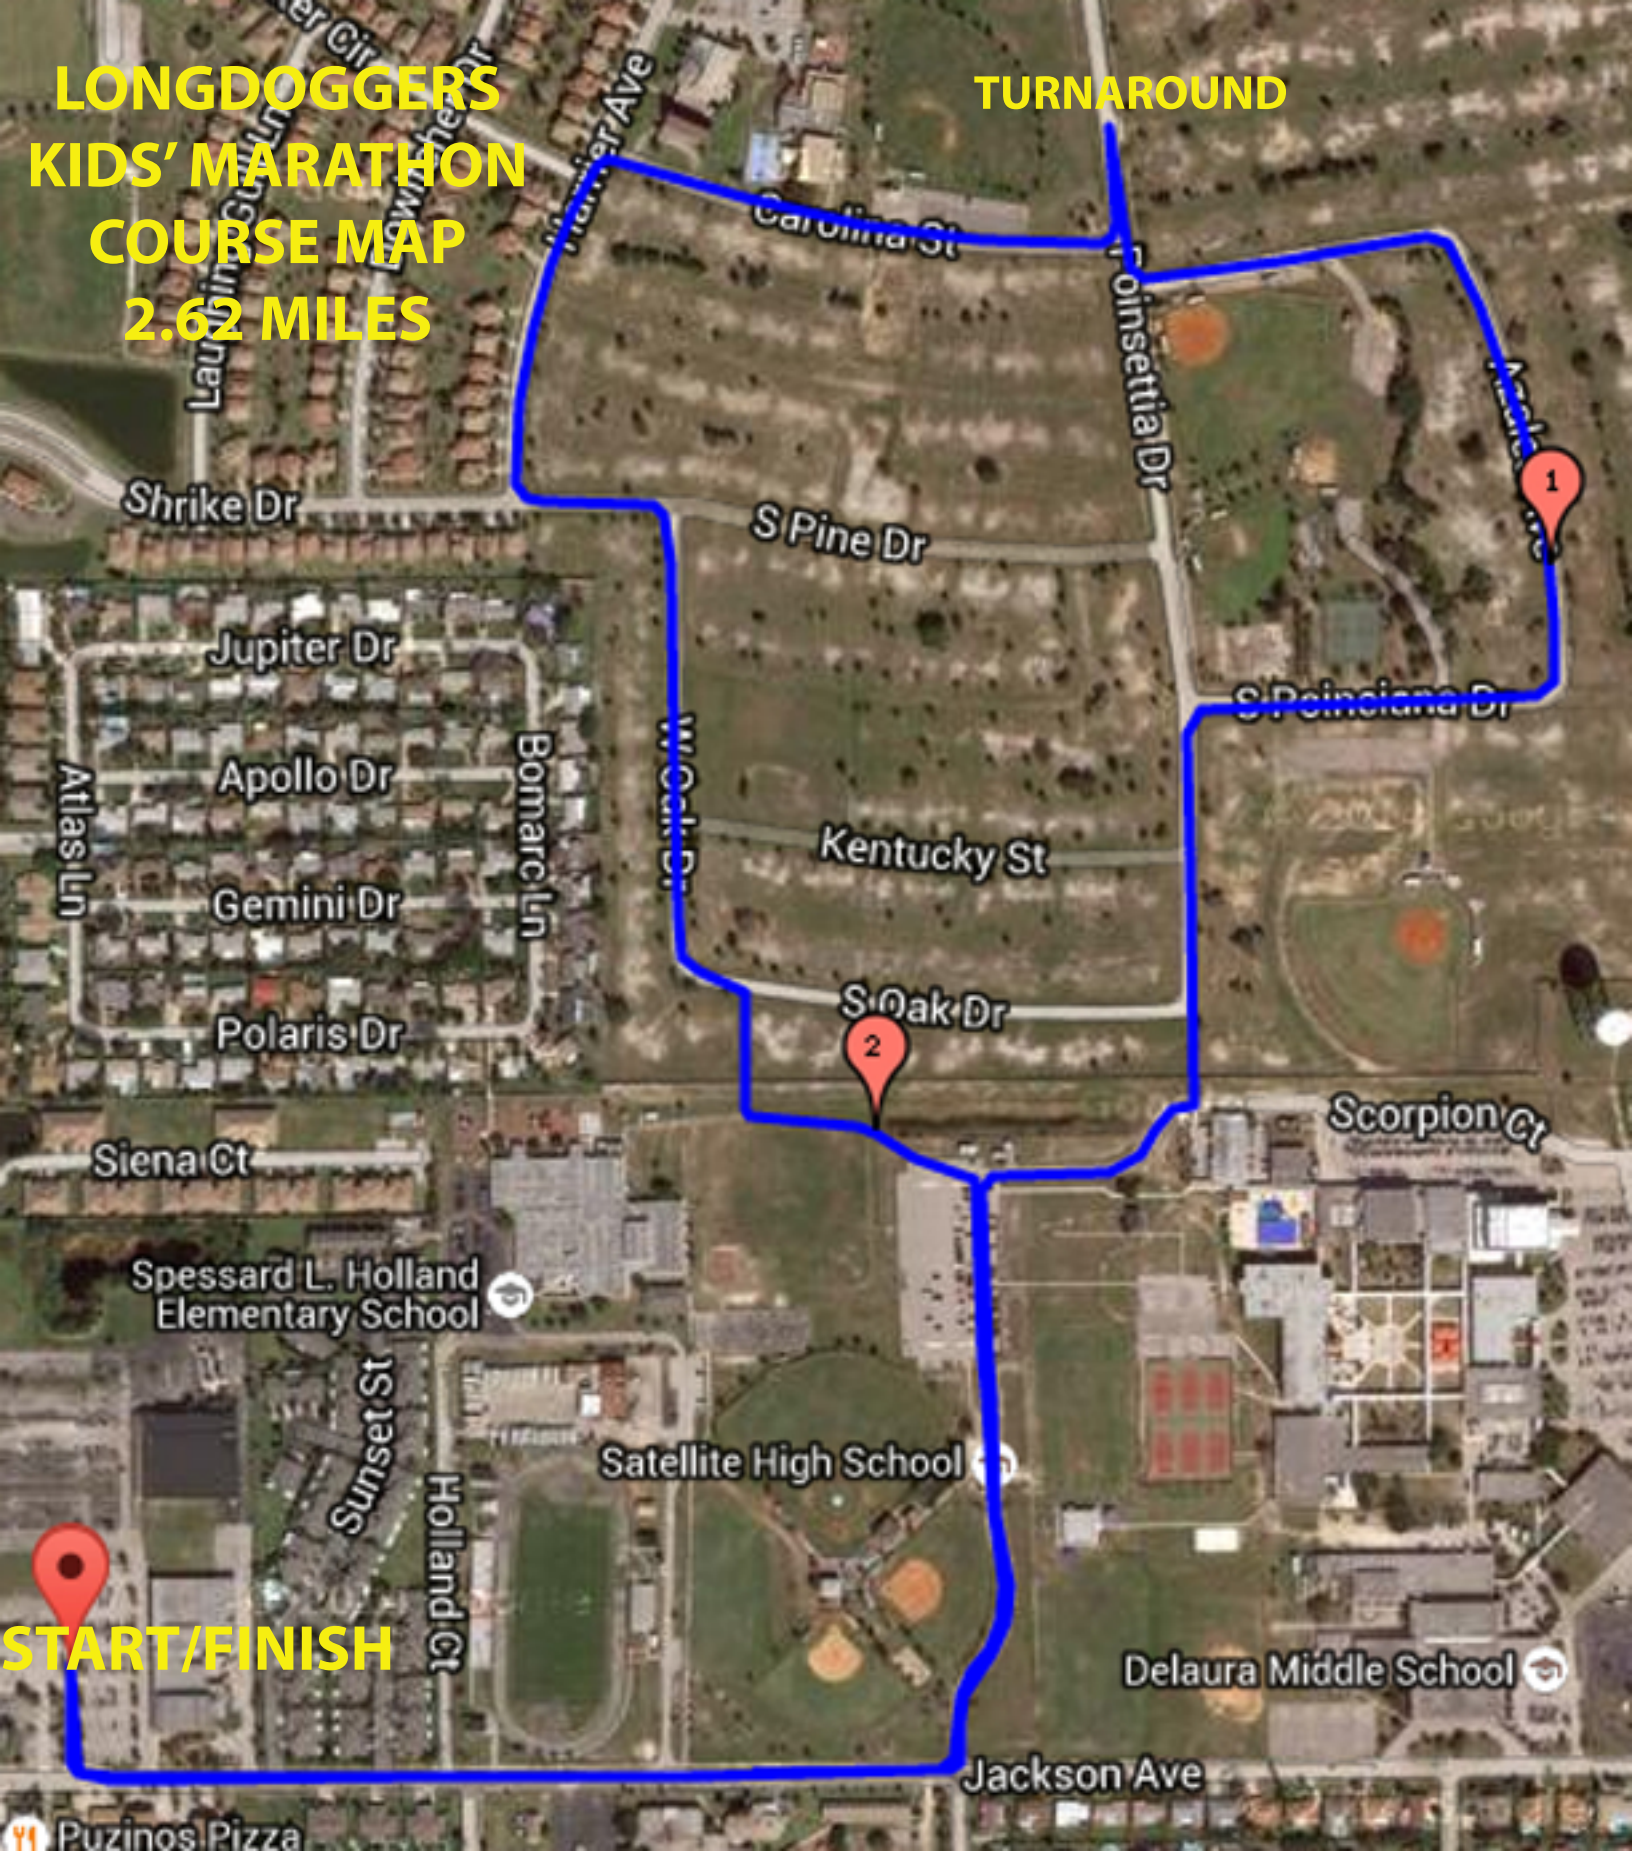

**LONGDOGGER'S  
KIDS' MARATHON  
COURSE MAP  
2.62 MILES**

**TURNAROUND**

**START/FINISH**